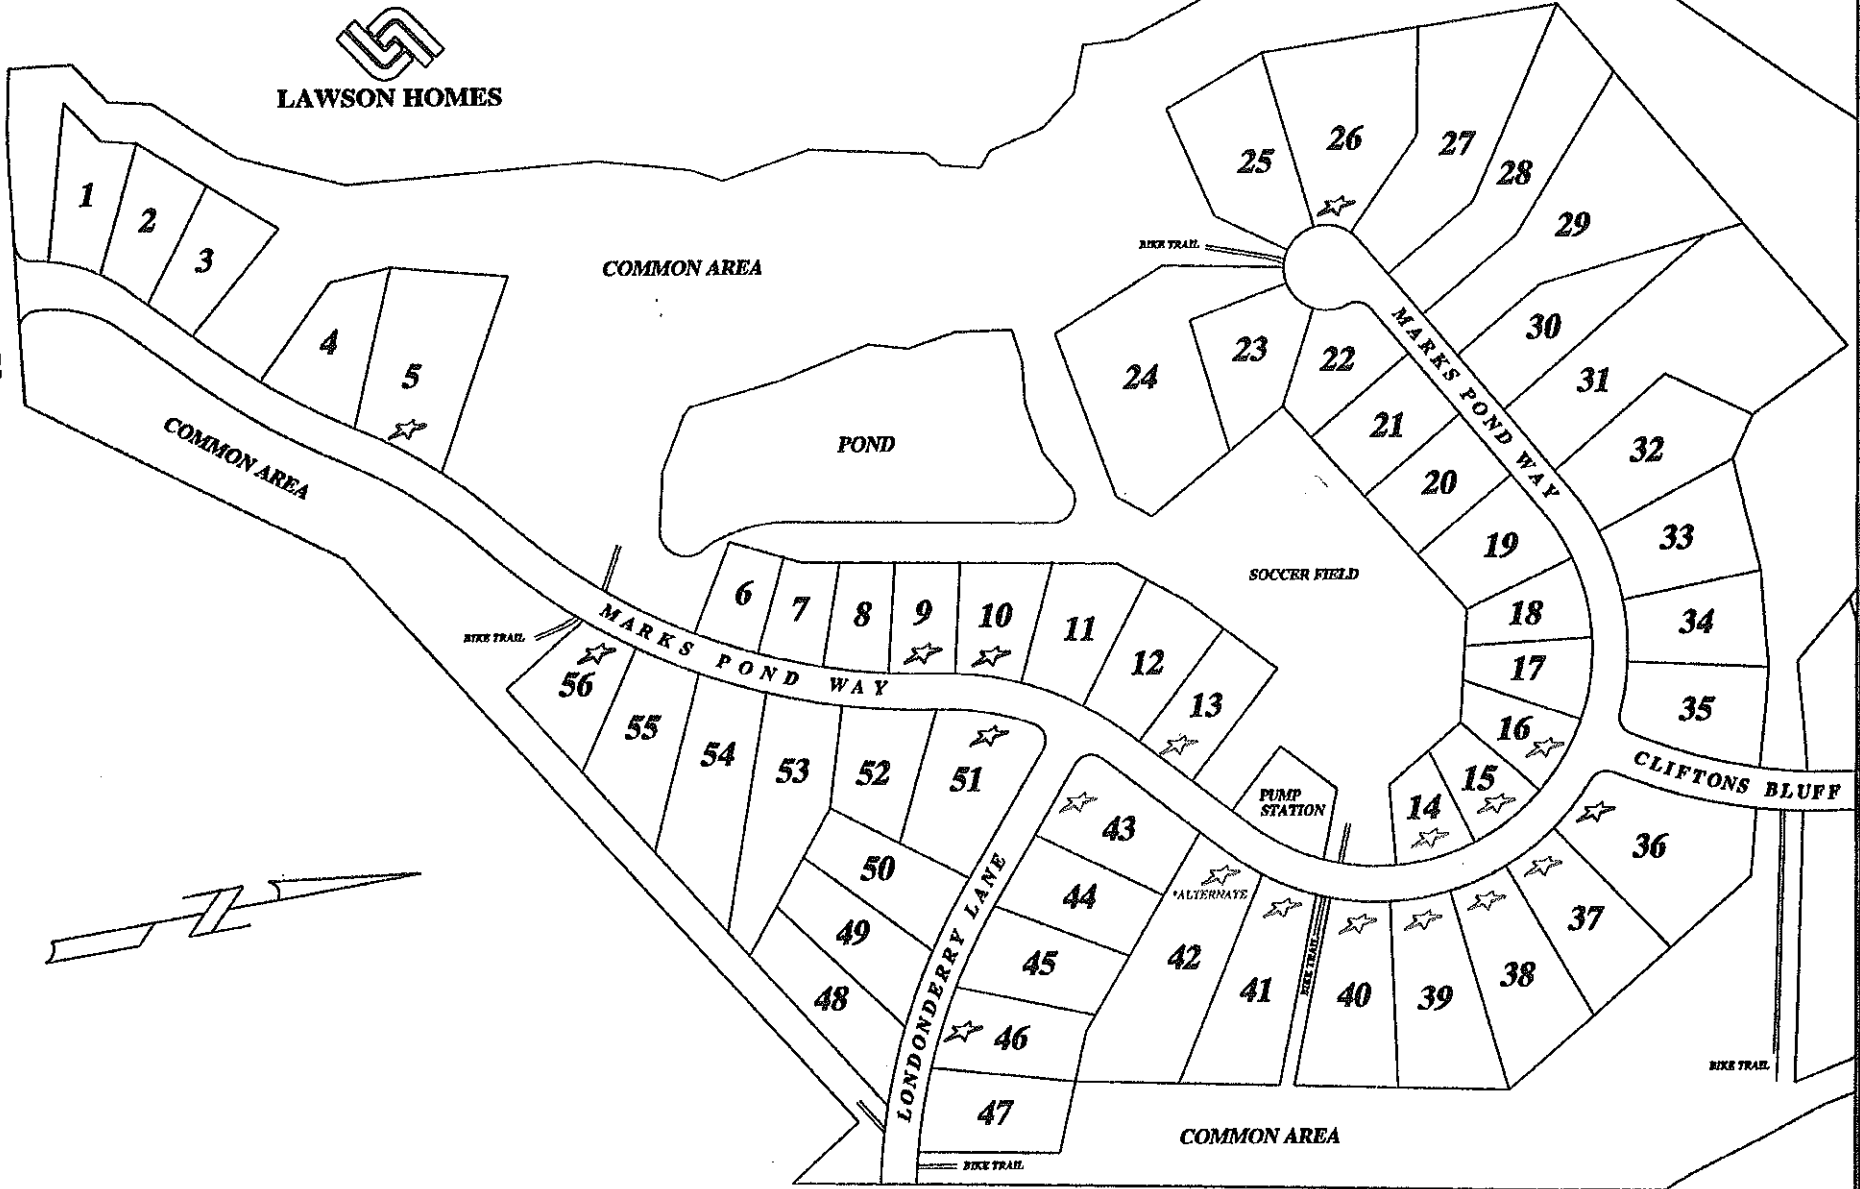

DEVELOPED BY:

LAWSON HOMES

FENTON MILL ROAD

COMMON AREA

POND

SOCCER FIELD

COMMON AREA

MARKS POND WAY

MARKS POND WAY

CLIFTONS BLUFF

PUMP STATION

LONDDERRY LANE

COMMON AREA

- ☆ OCCUPIED HOMES
- ☆ EXISTING HOMES
- ☆ SOLD LOTS
- ☆ PARADE OF HOMES LOTS

The Oaks at Fenton Mill

COUNTY OF YORK, VIRGINIA

DEVELOPED BY:

LAWSON HOMES

- ★ OCCUPIED HOMES
- ★ EXISTING HOMES
- ★ SOLD LOTS
- ★ PARADE OF HOMES LOTS

The Oaks at Fenton Mill

COUNTY OF YORK, VIRGINIA